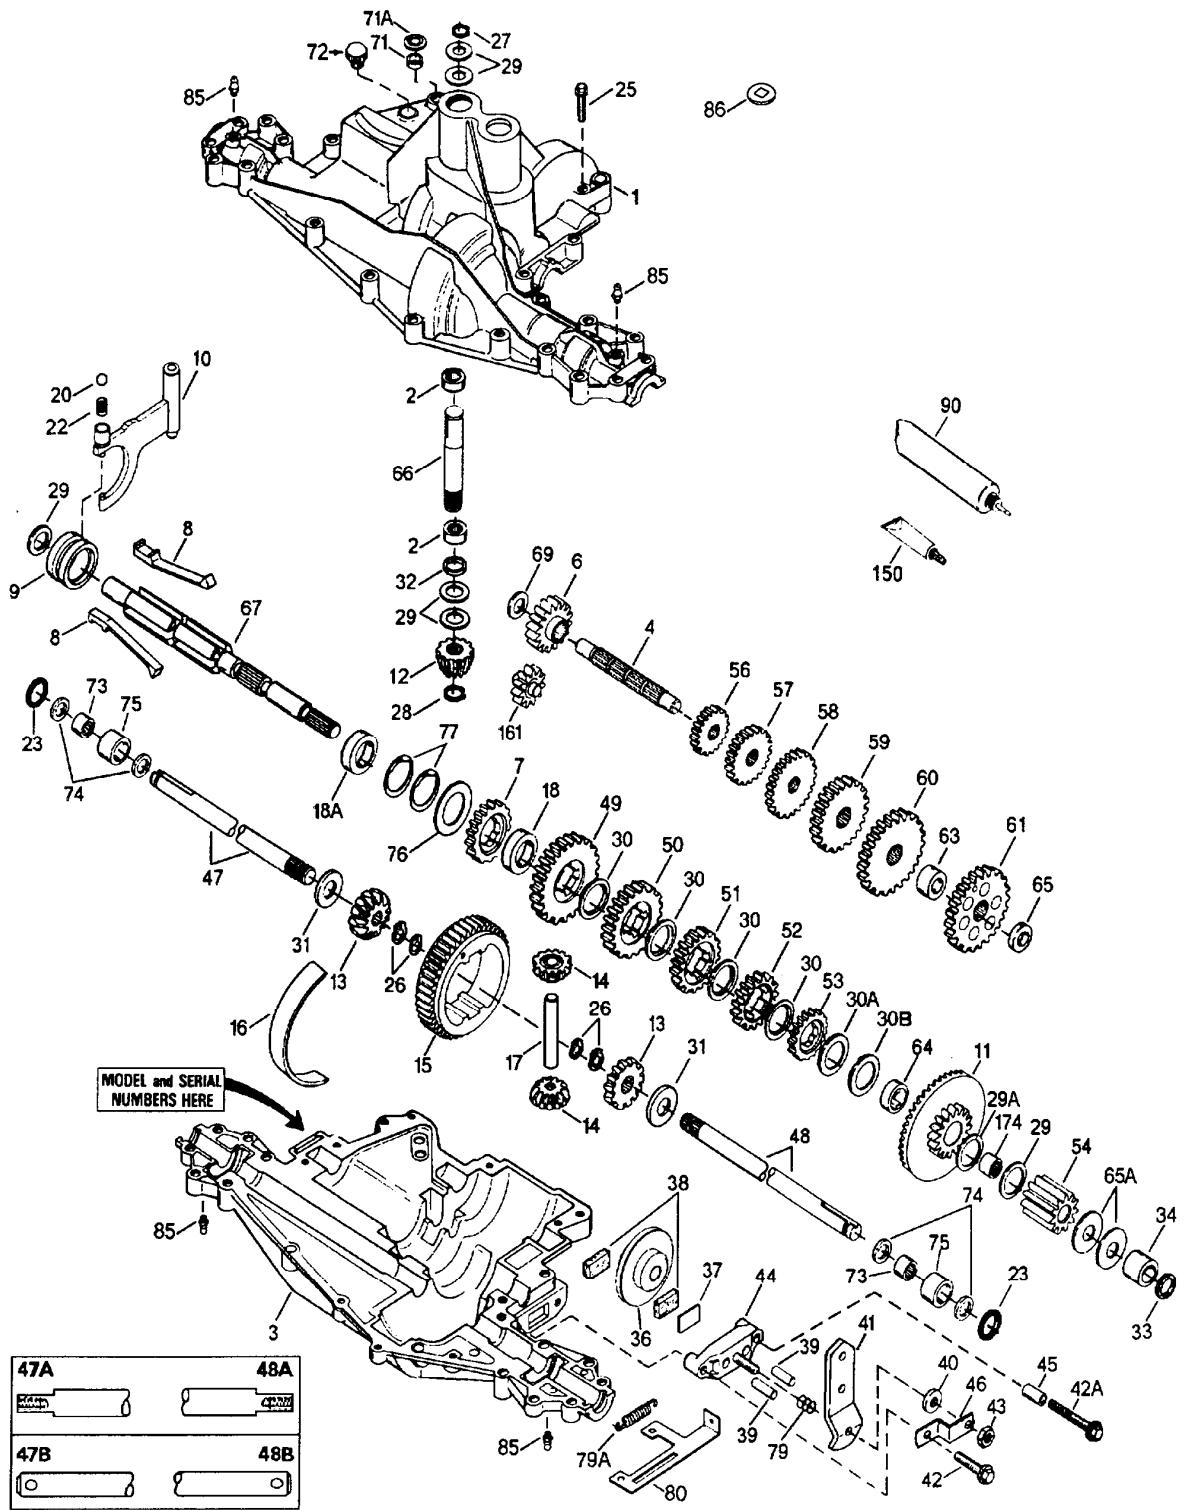

ILLUSTRATION SHOWS TYPICAL PARTS ONLY. ORDER BY PART NUMBER. PARTS NOT LISTED ARE SUPPLIED BY OEM.

Ref #	Part Number	Qty.	Description
1	772117	1	Transaxle Cover
2	780086A	2	Needle Bearing
3	770114	1	Transaxle Case
4	776300	1	Countershaft
6	778281	1	Spur Gear (16 teeth)
7	778122A	1	Spur Gear (22 teeth)
8	792160	4	Shift Key
9	784373	1	Shift Collar
10	784365	1	Shift Rod & Fork
11	778290A	1	Bevel Gear & Bearing (Incl. 174)
12	778262	1	Bevel Pinion (14 teeth)
13	778221	2	Bevel Gear (16 teeth)
14	778068	2	Differential Pinion
15	778260	1	Ring Gear
16	786150	1	Bearing Strip
17	786139	1	Drive Pin
18	786147	1	Neutral Spacer
20	792139	1	Steel Ball, 3/8" dia.
22	792142	1	Spring
23	788061	2	Seal Ring
25	792073A	17	Screw, 1/4-20 x 1-1/4"
26	792125	4	Retaining Ring
27	792035	1	Retaining Ring
28	788040	1	Retaining Ring
29	780072	5	Washer
30	780108	4	Washer
30B	780178	1	Washer
31	780001	2	Washer
32	792001	1	"O" Ring
33	788076	1	"O" Ring
34	780159	1	Bushing
36	790071	1	Brake Disk
37	790007	1	Brake Pad Plate
38	799021	2	Brake Pad (pkg of 2)
39	786026	2	Dowel Pin
40	792076A	1	Washer
41	790045	1	Brake Lever
42	792073A	2	Screw, 1/4-20 x 1-1/4"
43	792075	1	Locknut, 5/16-24
44	790025	1	Brake Pad Holder
46	786086	1	Brake Lever Bracket
47	774930	1	Axle (16-3/4" long)
48	774931	1	Axle (11-9/16" long)
49	778124A	1	Spur Gear (30 teeth)
50	778123A	1	Spur Gear (25 teeth)
51	778122A	1	Spur Gear (22 teeth)
52	778321	1	Spur Gear (19 teeth)
54	778263	1	Spur Gear (11 teeth)
56	778126A	1	Spur Gear (20 teeth)
57	778127A	1	Spur Gear (25 teeth)
58	778128A	1	Spur Gear (28 teeth)
59	778129A	1	Spur Gear (30 teeth)
61	778265	1	Spur Gear (34 teeth)
63	786155A	1	Spacer
65	780162	1	Washer
65A	780160	2	Washer